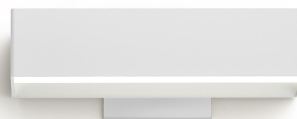

PANZERI

Toy S

120-277V AC dimmable (0-10V)

A141U01.030.4653

● white

Spec sheet

CODE	A141U01.030.4653
SYSTEM POWER CONSUMPTION	20W
EFFICACY	67.7lm/W
LIGHT SOURCE	LED
COLOUR TEMPERATURE	3500K Ra>90
LIGHT DISTRIBUTION	diffused
POWER SUPPLY	120-277V AC
FREQUENCY	60Hz
ELECTRICAL CONFIGURATION	dimmable (0-10V)
DRIVER	integrated included
NOMINAL LUMINOUS FLUX	2400lm
DELIVERED LUMEN OUTPUT	1354lm
EFFICIENCY	56.4%
WEIGHT	2,65 lbs
PROTECTION DEGREE	IP40
COLOUR TOLLERANCES	SDCM 3
PACKING DIMENSIONS	0,0 x 0,0 x 0,0 in

Wall lighting fixture for interiors, with direct and indirect light emission.
 Body in extruded aluminium and cover in pickled sheet steel, with white, black, bronze, mat brass or titanium polyacrylic paint.
 Wall mounting bracket in bent steel sheet.
 Opal polycarbonate diffuser screens.