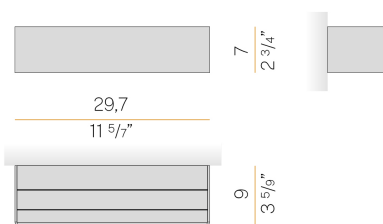

PANZERI

Toy S

120-277V AC dimmable (0-10V)

A141U01.030.4653

● white

Spec sheet

CODE	A141U01.030.4653
SYSTEM POWER CONSUMPTION	20W
EFFICACY	67.7lm/W
LIGHT SOURCE	LED
COLOUR TEMPERATURE	3500K Ra>90
LIGHT DISTRIBUTION	diffused
POWER SUPPLY	120-277V AC
FREQUENCY	60Hz
ELECTRICAL CONFIGURATION	dimmable (0-10V)
DRIVER	integrated included
NOMINAL LUMINOUS FLUX	2400lm
DELIVERED LUMEN OUTPUT	1354lm
EFFICIENCY	56.4%
WEIGHT	2.65 lbs
PROTECTION DEGREE	IP40
COLOUR TOLLERANCES	SDCM 3
PACKING DIMENSIONS	0,0 x 0,0 x 0,0 in

Wall lighting fixture for interiors, with direct and indirect light emission.
Body in extruded aluminium and cover in pickled sheet steel, with white, black, bronze, mat brass or titanium polyacrylic paint.
Wall mounting bracket in bent steel sheet.
Opal polycarbonate diffuser screens.

Technical drawing