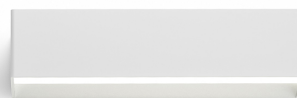

PANZERI

Toy S

120-277V AC dimmable (0-10V)

A141U01.030.4653

● white

Spec sheet

CODE	A141U01.030.4653
SYSTEM POWER CONSUMPTION	20W
EFFICACY	67.7lm/W
LIGHT SOURCE	LED
COLOUR TEMPERATURE	3500K Ra>90
LIGHT DISTRIBUTION	diffused
POWER SUPPLY	120-277V AC
FREQUENCY	60Hz
ELECTRICAL CONFIGURATION	dimmable (0-10V)
DRIVER	integrated included
NOMINAL LUMINOUS FLUX	2400lm
DELIVERED LUMEN OUTPUT	1354lm
EFFICIENCY	56.4%
WEIGHT	2,65 lbs
PROTECTION DEGREE	IP40
COLOUR TOLLERANCES	SDCM 3
PACKING DIMENSIONS	0,0 x 0,0 x 0,0 in

Wall lighting fixture for interiors, with direct and indirect light emission.
 Body in extruded aluminium and cover in pickled sheet steel, with white, black, bronze, mat brass or titanium polyacrylic paint.
 Wall mounting bracket in bent steel sheet.
 Opal polycarbonate diffuser screens.