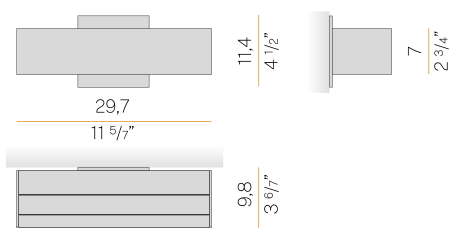

PANZERI

Toy S

120-277V AC dimmable (0-10V)

A141U01.030.4653

● white

Spec sheet

CODE	A141U01.030.4653
SYSTEM POWER CONSUMPTION	20W
EFFICACY	67.7lm/W
LIGHT SOURCE	LED
COLOUR TEMPERATURE	3500K Ra>90
LIGHT DISTRIBUTION	diffused
POWER SUPPLY	120-277V AC
FREQUENCY	60Hz
ELECTRICAL CONFIGURATION	dimmable (0-10V)
DRIVER	integrated included
NOMINAL LUMINOUS FLUX	2400lm
DELIVERED LUMEN OUTPUT	1354lm
EFFICIENCY	56.4%
WEIGHT	2,65 lbs
PROTECTION DEGREE	IP40
COLOUR TOLLERANCES	SDCM 3
PACKING DIMENSIONS	0,0 x 0,0 x 0,0 in

Wall lighting fixture for interiors, with direct and indirect light emission.
 Body in extruded aluminium and cover in pickled sheet steel, with white, black, bronze, mat brass or titanium polyacrylic paint.
 Wall mounting bracket in bent steel sheet.
 Opal polycarbonate diffuser screens.

Technical drawing

Polar diagram