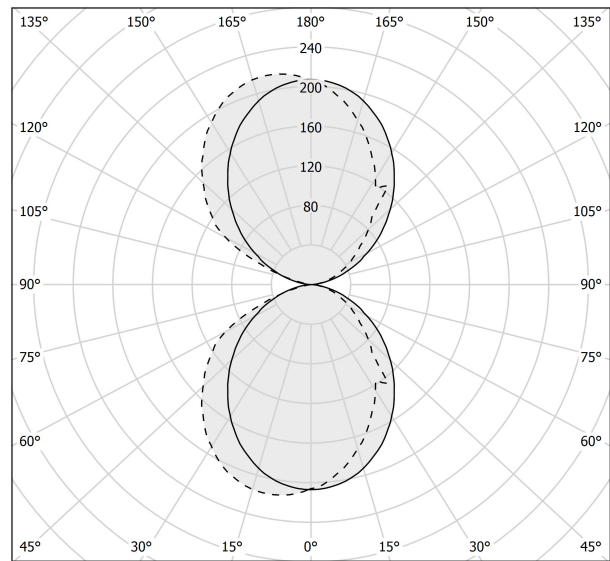

PANZERI

Toy S

120V AC 120V dimmable (0-10V)

A141U01.045.0552

● white

Spec sheet

CODE	A141U01.045.0552
SYSTEM POWER CONSUMPTION	26W
EFFICACY	75.8lm/W
LIGHT SOURCE	LED
COLOUR TEMPERATURE	2700K Ra>90
LIGHT DISTRIBUTION	diffused
POWER SUPPLY	120V AC
FREQUENCY	50/60Hz
ELECTRICAL CONFIGURATION	120V dimmable (0-10V)
DRIVER	integrated included
NOMINAL LUMINOUS FLUX	3489lm
DELIVERED LUMEN OUTPUT	1971lm
EFFICIENCY	56.5%
WEIGHT	1,70 Kg
PROTECTION DEGREE	IP40
COLOUR TOLLERANCES	SDCM 3
PACKING DIMENSIONS	0,0 x 0,0 x 0,0 cm

Technical drawing

Polar diagram

cd/klm
— C0 - C180 - - - C90 - C270