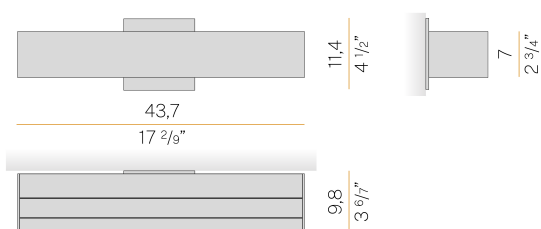

Technical drawing