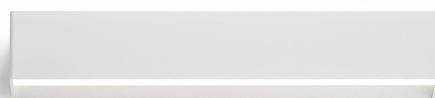

PANZERI

Toy S

120-277V AC dimmable (0-10V)

A141U01.045.0553

● white

Spec sheet

CODE	A141U01.045.0553
SYSTEM POWER CONSUMPTION	26W
EFFICACY	75.8lm/W
LIGHT SOURCE	LED
COLOUR TEMPERATURE	2700K Ra>90
LIGHT DISTRIBUTION	diffused
POWER SUPPLY	120-277V AC
FREQUENCY	60Hz
ELECTRICAL CONFIGURATION	dimmable (0-10V)
DRIVER	integrated included
NOMINAL LUMINOUS FLUX	3489lm
DELIVERED LUMEN OUTPUT	1971lm
EFFICIENCY	56.5%
WEIGHT	3,75 lbs
PROTECTION DEGREE	IP40
COLOUR TOLLERANCES	SDCM 3
PACKING DIMENSIONS	0,0 x 0,0 x 0,0 in

Wall lighting fixture for interiors, with direct and indirect light emission.
 Body in extruded aluminium and cover in pickled sheet steel, with white, black, bronze, mat brass or titanium polyacrylic paint.
 Wall mounting bracket in bent steel sheet.
 Opal polycarbonate diffuser screens.