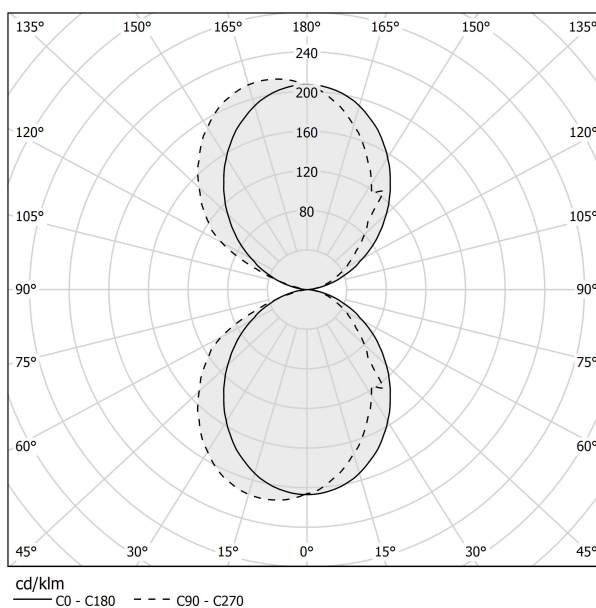

Polar diagram