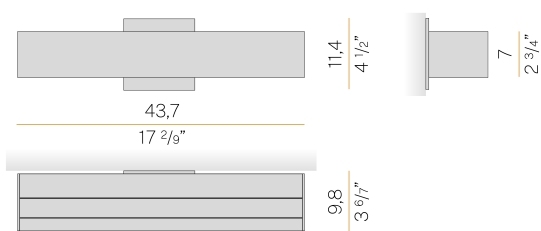

Technical drawing