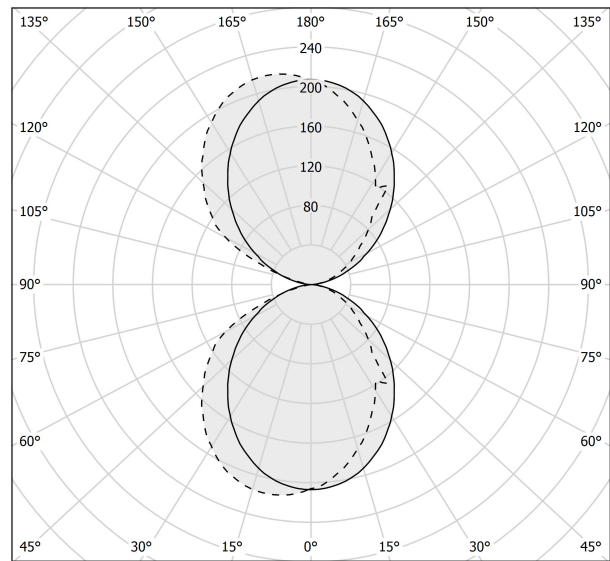

PANZERI

Toy S

120V AC 120V ON-OFF

A141U01.060.0450

● white

Spec sheet

CODE	A141U01.060.0450
SYSTEM POWER CONSUMPTION	35W
EFFICACY	77.37lm/W
LIGHT SOURCE	LED
COLOUR TEMPERATURE	3000K Ra>90
LIGHT DISTRIBUTION	diffused
POWER SUPPLY	120V AC
FREQUENCY	50/60Hz
ELECTRICAL CONFIGURATION	120V ON-OFF
DRIVER	integrated included
NOMINAL LUMINOUS FLUX	4800lm
DELIVERED LUMEN OUTPUT	2708lm
EFFICIENCY	56.4%
WEIGHT	2,10 Kg
PROTECTION DEGREE	IP40
COLOUR TOLLERANCES	SDCM 3
PACKING DIMENSIONS	0,0 x 0,0 x 0,0 cm

Technical drawing

Polar diagram

cd/klm
— C0 - C180 - - - C90 - C270