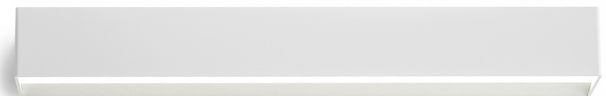

### Spec sheet

CODE	A141U01.060.0453
SYSTEM POWER CONSUMPTION	35W
EFFICACY	77.37lm/W
LIGHT SOURCE	LED
COLOUR TEMPERATURE	3000K Ra>90
LIGHT DISTRIBUTION	diffused
POWER SUPPLY	120-277V AC
FREQUENCY	60Hz
ELECTRICAL CONFIGURATION	dimmable (0-10V)
DRIVER	integrated included
NOMINAL LUMINOUS FLUX	4800lm
DELIVERED LUMEN OUTPUT	2708lm
EFFICIENCY	56.4%
WEIGHT	4.63 lbs
PROTECTION DEGREE	IP40
COLOUR TOLLERANCES	SDCM 3
PACKING DIMENSIONS	0,0 x 0,0 x 0,0 in

Wall lighting fixture for interiors, with direct and indirect light emission.  
 Body in extruded aluminium and cover in pickled sheet steel, with white, black, bronze, mat brass or titanium polyacrylic paint.  
 Wall mounting bracket in bent steel sheet.  
 Opal polycarbonate diffuser screens.