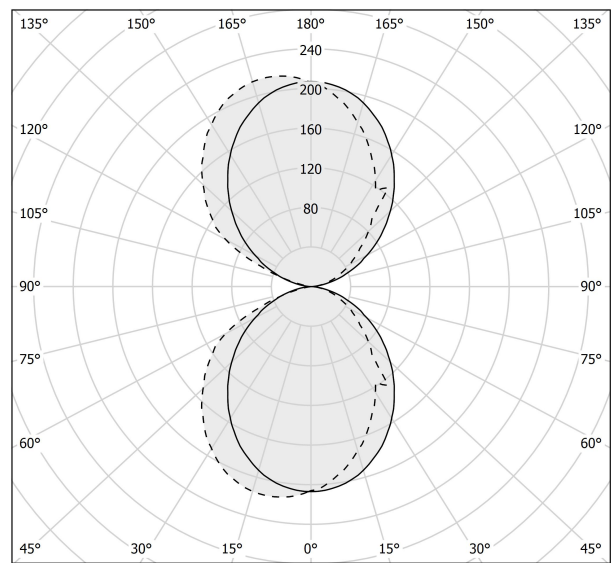

### Spec sheet

CODE	A141U01.060.0453
SYSTEM POWER CONSUMPTION	35W
EFFICACY	77.37lm/W
LIGHT SOURCE	LED
COLOUR TEMPERATURE	3000K Ra>90
LIGHT DISTRIBUTION	diffused
POWER SUPPLY	120-277V AC
FREQUENCY	60Hz
ELECTRICAL CONFIGURATION	dimmable (0-10V)
DRIVER	integrated included
NOMINAL LUMINOUS FLUX	4800lm
DELIVERED LUMEN OUTPUT	2708lm
EFFICIENCY	56.4%
WEIGHT	4.63 lbs
PROTECTION DEGREE	IP40
COLOUR TOLLERANCES	SDCM 3
PACKING DIMENSIONS	0,0 x 0,0 x 0,0 in

### Technical drawing

### Polar diagram