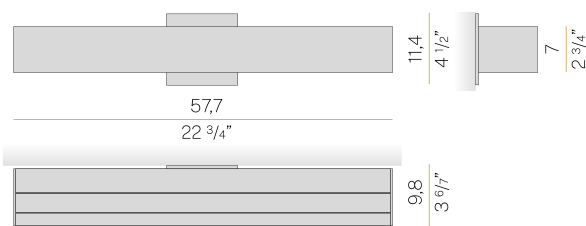

Technical drawing