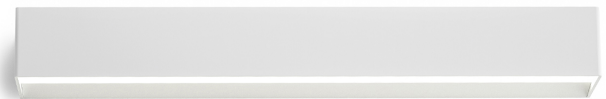

## Toy S

120-277V AC dimmable (0-10V)

A141U01.060.0553

● white

### Spec sheet

CODE	A141U01.060.0553
SYSTEM POWER CONSUMPTION	35W
EFFICACY	75.09lm/W
LIGHT SOURCE	LED
COLOUR TEMPERATURE	2700K Ra>90
LIGHT DISTRIBUTION	diffused
POWER SUPPLY	120-277V AC
FREQUENCY	60Hz
ELECTRICAL CONFIGURATION	dimmable (0-10V)
DRIVER	integrated included
NOMINAL LUMINOUS FLUX	4652lm
DELIVERED LUMEN OUTPUT	2628lm
EFFICIENCY	56.5%
WEIGHT	4.63 lbs
PROTECTION DEGREE	IP40
COLOUR TOLLERANCES	SDCM 3
PACKING DIMENSIONS	0,0 x 0,0 x 0,0 in

Wall lighting fixture for interiors, with direct and indirect light emission.  
 Body in extruded aluminium and cover in pickled sheet steel, with white, black, bronze, mat brass or titanium polyacrylic paint.  
 Wall mounting bracket in bent steel sheet.  
 Opal polycarbonate diffuser screens.