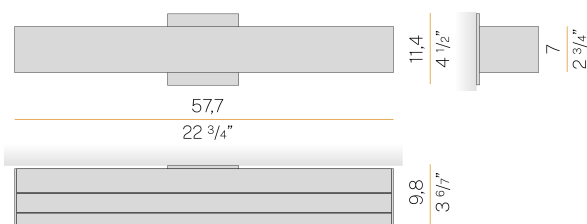

Technical drawing