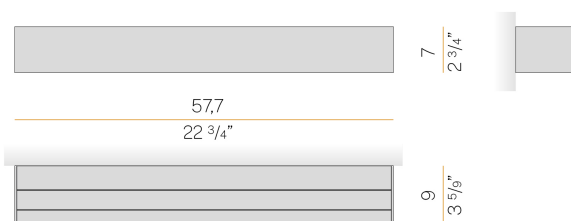

Technical drawing