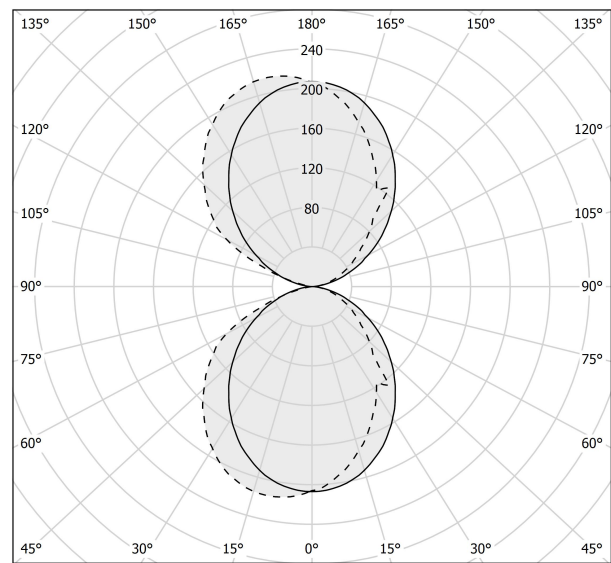

PANZERI

Toy S

120V AC 120V ON-OFF

A141U02.015.4650

● black

Spec sheet

CODE	A141U02.015.4650
SYSTEM POWER CONSUMPTION	10W
EFFICACY	67.7lm/W
LIGHT SOURCE	LED
COLOUR TEMPERATURE	3500K Ra>90
LIGHT DISTRIBUTION	diffused
POWER SUPPLY	120V AC
FREQUENCY	60Hz
ELECTRICAL CONFIGURATION	120V ON-OFF
DRIVER	integrated included
NOMINAL LUMINOUS FLUX	1200lm
DELIVERED LUMEN OUTPUT	677lm
EFFICIENCY	56.4%
WEIGHT	1,87 lbs
PROTECTION DEGREE	IP40
COLOUR TOLLERANCES	SDCM 3
PACKING DIMENSIONS	4,7 x 9,5 x 5,1 in

Technical drawing

Polar diagram

cd/klm
—— C0 - C180 - - - C90 - C270