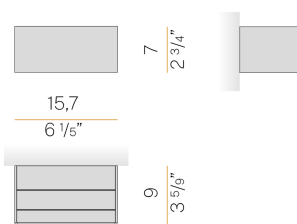

PANZERI

Toy S

120V AC 120V ON-OFF

A141U02.015.4650

● black

Spec sheet

CODE	A141U02.015.4650
SYSTEM POWER CONSUMPTION	10W
EFFICACY	67.7lm/W
LIGHT SOURCE	LED
COLOUR TEMPERATURE	3500K Ra>90
LIGHT DISTRIBUTION	diffused
POWER SUPPLY	120V AC
FREQUENCY	60Hz
ELECTRICAL CONFIGURATION	120V ON-OFF
DRIVER	integrated included
NOMINAL LUMINOUS FLUX	1200lm
DELIVERED LUMEN OUTPUT	677lm
EFFICIENCY	56.4%
WEIGHT	1,87 lbs
PROTECTION DEGREE	IP40
COLOUR TOLLERANCES	SDCM 3
PACKING DIMENSIONS	4,7 x 9,5 x 5,1 in

Wall lighting fixture for interiors, with direct and indirect light emission.
Body in extruded aluminium and cover in pickled sheet steel, with white, black, bronze, mat brass or titanium polyacrylic paint.
Wall mounting bracket in bent steel sheet.
Opal polycarbonate diffuser screens.

Technical drawing