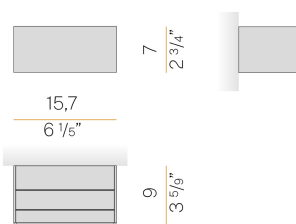

Technical drawing