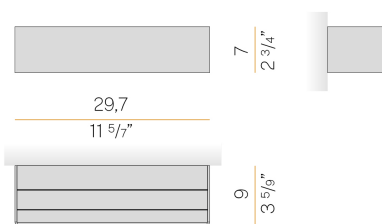

Technical drawing