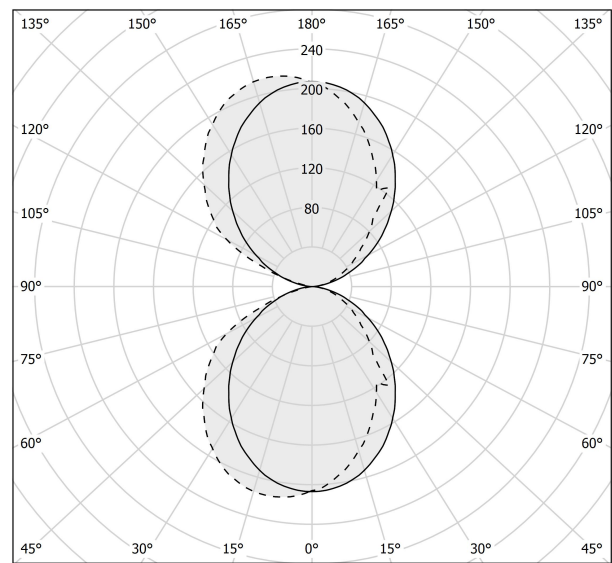

### Spec sheet

CODE	A141U17.030.4653
SYSTEM POWER CONSUMPTION	20W
EFFICACY	67.7lm/W
LIGHT SOURCE	LED
COLOUR TEMPERATURE	3500K Ra>90
LIGHT DISTRIBUTION	diffused
POWER SUPPLY	120-277V AC
FREQUENCY	60Hz
ELECTRICAL CONFIGURATION	dimmable (0-10V)
DRIVER	integrated included
NOMINAL LUMINOUS FLUX	2400lm
DELIVERED LUMEN OUTPUT	1354lm
EFFICIENCY	56.4%
WEIGHT	2.65 lbs
PROTECTION DEGREE	IP40
COLOUR TOLLERANCES	SDCM 3
PACKING DIMENSIONS	0.0 x 0.0 x 0.0 in

### Technical drawing

### Polar diagram

cd/klm  
— C0 - C180    - - - C90 - C270