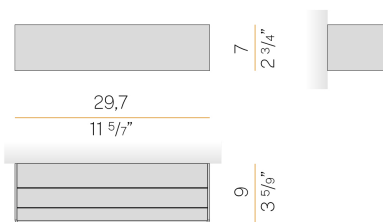

Technical drawing