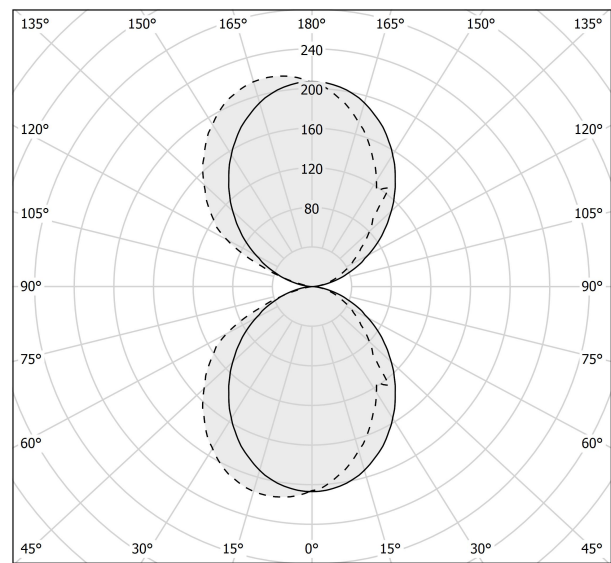

PANZERI

Toy S

120V AC 120V ON-OFF

A141U17.045.0450

Spec sheet

CODE	A141U17.045.0450
SYSTEM POWER CONSUMPTION	26W
EFFICACY	78.12lm/W
LIGHT SOURCE	LED
COLOUR TEMPERATURE	3000K Ra>90
LIGHT DISTRIBUTION	diffused
POWER SUPPLY	120V AC
FREQUENCY	50/60Hz
ELECTRICAL CONFIGURATION	120V ON-OFF
DRIVER	integrated included
NOMINAL LUMINOUS FLUX	3600lm
DELIVERED LUMEN OUTPUT	2031lm
EFFICIENCY	56.4%
WEIGHT	1,70 Kg
PROTECTION DEGREE	IP40
COLOUR TOLLERANCES	SDCM 3
PACKING DIMENSIONS	0,0 x 0,0 x 0,0 cm

Technical drawing

Polar diagram

cd/klm
— C0 - C180 - - - C90 - C270