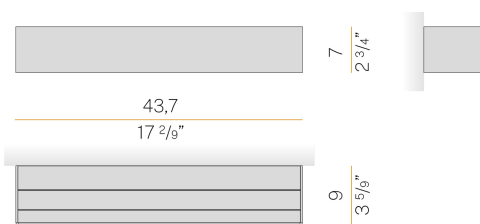

Technical drawing