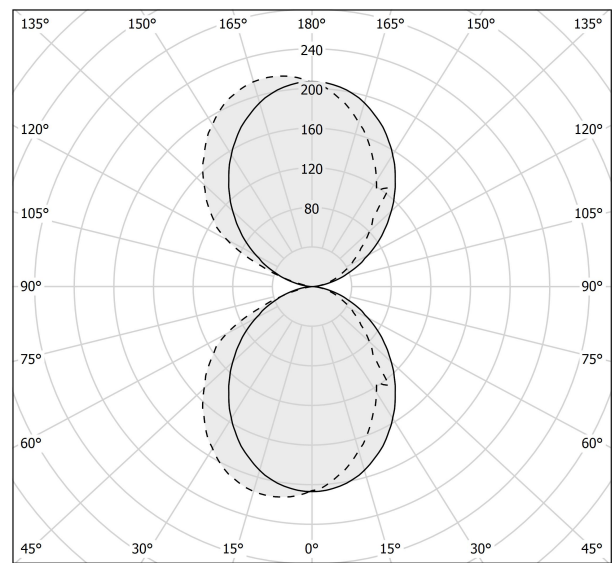

### Spec sheet

CODE	A141U17.045.0453
SYSTEM POWER CONSUMPTION	26W
EFFICACY	78.12lm/W
LIGHT SOURCE	LED
COLOUR TEMPERATURE	3000K Ra>90
LIGHT DISTRIBUTION	diffused
POWER SUPPLY	120-277V AC
FREQUENCY	60Hz
ELECTRICAL CONFIGURATION	dimmable (0-10V)
DRIVER	integrated included
NOMINAL LUMINOUS FLUX	3600lm
DELIVERED LUMEN OUTPUT	2031lm
EFFICIENCY	56.4%
WEIGHT	3,75 lbs
PROTECTION DEGREE	IP40
COLOUR TOLLERANCES	SDCM 3
PACKING DIMENSIONS	0,0 x 0,0 x 0,0 in

### Technical drawing

### Polar diagram

cd/klm  
 — C0 - C180    - - - C90 - C270