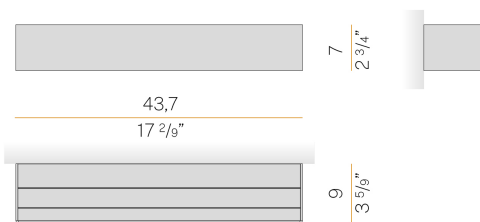

Technical drawing