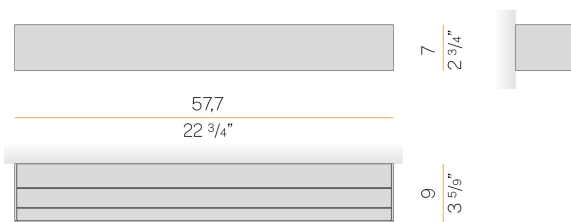

Technical drawing