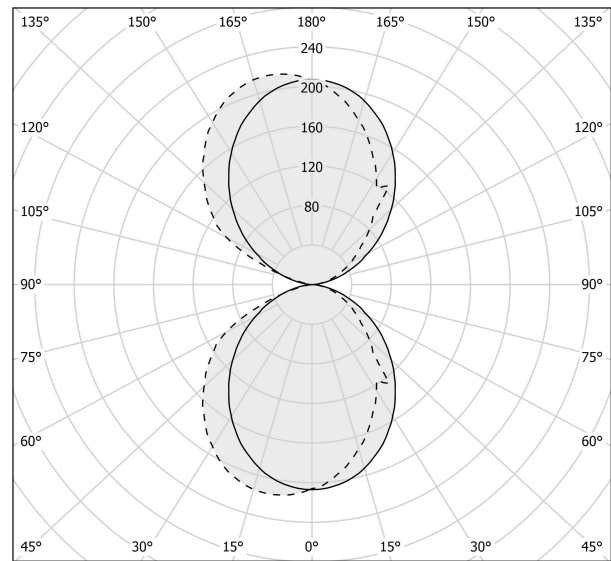

PANZERI

Toy S

120-277V AC dimmable (0-10V)

A141U17.060.0453

Spec sheet

CODE	A141U17.060.0453
SYSTEM POWER CONSUMPTION	35W
EFFICACY	77.37lm/W
LIGHT SOURCE	LED
COLOUR TEMPERATURE	3000K Ra>90
LIGHT DISTRIBUTION	diffused
POWER SUPPLY	120-277V AC
FREQUENCY	60Hz
ELECTRICAL CONFIGURATION	dimmable (0-10V)
DRIVER	integrated included
NOMINAL LUMINOUS FLUX	4800lm
DELIVERED LUMEN OUTPUT	2708lm
EFFICIENCY	56.4%
WEIGHT	4.63 lbs
PROTECTION DEGREE	IP40
COLOUR TOLLERANCES	SDCM 3
PACKING DIMENSIONS	0,0 x 0,0 x 0,0 in

Technical drawing

Polar diagram

cd/klm
—— C0 - C180 - - - C90 - C270