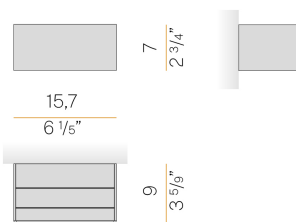

PANZERI

Toy S

120V AC 120V ON-OFF

A141U19.015.4650

mat brass

Spec sheet

CODE	A141U19.015.4650
SYSTEM POWER CONSUMPTION	10W
EFFICACY	67.7lm/W
LIGHT SOURCE	LED
COLOUR TEMPERATURE	3500K Ra>90
LIGHT DISTRIBUTION	diffused
POWER SUPPLY	120V AC
FREQUENCY	60Hz
ELECTRICAL CONFIGURATION	120V ON-OFF
DRIVER	integrated included
NOMINAL LUMINOUS FLUX	1200lm
DELIVERED LUMEN OUTPUT	677lm
EFFICIENCY	56.4%
WEIGHT	1,87 lbs
PROTECTION DEGREE	IP40
COLOUR TOLLERANCES	SDCM 3
PACKING DIMENSIONS	4,7 x 9,5 x 5,1 in

Wall lighting fixture for interiors, with direct and indirect light emission.
Body in extruded aluminium and cover in pickled sheet steel, with white, black, bronze, mat brass or titanium polyacrylic paint.
Wall mounting bracket in bent steel sheet.
Opal polycarbonate diffuser screens.

Technical drawing