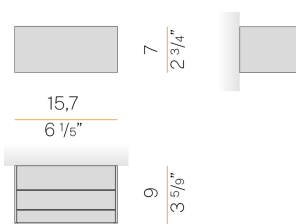

PANZERI

Toy S

120V AC 120V ON-OFF
A141U27.015.4650

textured olive green

Spec sheet

CODE	A141U27.015.4650
SYSTEM POWER CONSUMPTION	10W
EFFICACY	67.7lm/W
LIGHT SOURCE	LED
COLOUR TEMPERATURE	3500K Ra>90
LIGHT DISTRIBUTION	diffused
POWER SUPPLY	120V AC
FREQUENCY	60Hz
ELECTRICAL CONFIGURATION	120V ON-OFF
DRIVER	integrated included
NOMINAL LUMINOUS FLUX	1200lm
DELIVERED LUMEN OUTPUT	677lm
EFFICIENCY	56.4%
WEIGHT	1,87 lbs
PROTECTION DEGREE	IP40
COLOUR TOLLERANCES	SDCM 3
PACKING DIMENSIONS	4,7 x 9,5 x 5,1 in

Wall lighting fixture for interiors, with direct and indirect light emission.
Body in extruded aluminium and cover in pickled sheet steel, with white, black, bronze, mat brass or titanium polyacrylic paint.
Wall mounting bracket in bent steel sheet.
Opal polycarbonate diffuser screens.

Technical drawing