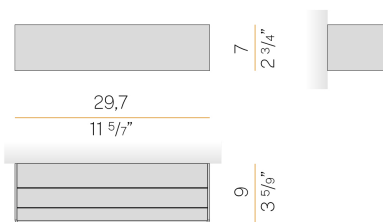

PANZERI

Toy S

120-277V AC dimmable (0-10V)

A141U27.030.0453

textured olive green

Spec sheet

CODE	A141U27.030.0453
SYSTEM POWER CONSUMPTION	20W
EFFICACY	67.7lm/W
LIGHT SOURCE	LED
COLOUR TEMPERATURE	3000K Ra>90
LIGHT DISTRIBUTION	diffused
POWER SUPPLY	120-277V AC
FREQUENCY	60Hz
ELECTRICAL CONFIGURATION	dimmable (0-10V)
DRIVER	integrated included
NOMINAL LUMINOUS FLUX	2400lm
DELIVERED LUMEN OUTPUT	1354lm
EFFICIENCY	56.4%
WEIGHT	2.65 lbs
PROTECTION DEGREE	IP40
COLOUR TOLLERANCES	SDCM 3
PACKING DIMENSIONS	0.0 x 0.0 x 0.0 in

Wall lighting fixture for interiors, with direct and indirect light emission.
Body in extruded aluminium and cover in pickled sheet steel, with white, black, bronze, mat brass or titanium polyacrylic paint.
Wall mounting bracket in bent steel sheet.
Opal polycarbonate diffuser screens.

Technical drawing