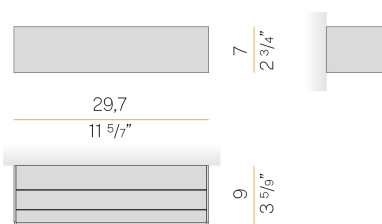

PANZERI

Toy S

120-277V AC dimmable (0-10V)

A141U27.030.0553

textured olive green

Spec sheet

CODE	A141U27.030.0553
SYSTEM POWER CONSUMPTION	20W
EFFICACY	65.7lm/W
LIGHT SOURCE	LED
COLOUR TEMPERATURE	2700K Ra>90
LIGHT DISTRIBUTION	diffused
POWER SUPPLY	120-277V AC
FREQUENCY	60Hz
ELECTRICAL CONFIGURATION	dimmable (0-10V)
DRIVER	integrated included
NOMINAL LUMINOUS FLUX	2326lm
DELIVERED LUMEN OUTPUT	1314lm
EFFICIENCY	56.5%
WEIGHT	2.65 lbs
PROTECTION DEGREE	IP40
COLOUR TOLLERANCES	SDCM 3
PACKING DIMENSIONS	0,0 x 0,0 x 0,0 in

Wall lighting fixture for interiors, with direct and indirect light emission.
Body in extruded aluminium and cover in pickled sheet steel, with white, black, bronze, mat brass or titanium polyacrylic paint.
Wall mounting bracket in bent steel sheet.
Opal polycarbonate diffuser screens.

Technical drawing