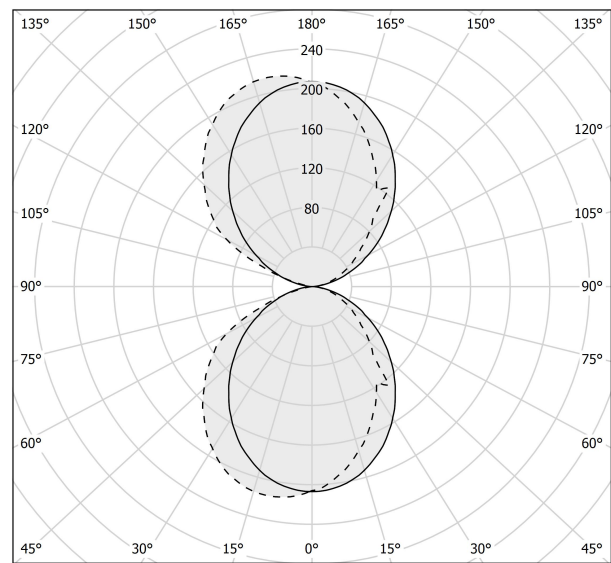

PANZERI

Toy S

120-277V AC dimmable (0-10V)

A141U27.030.4653

 textured olive green

Spec sheet

CODE	A141U27.030.4653
SYSTEM POWER CONSUMPTION	20W
EFFICACY	67.7lm/W
LIGHT SOURCE	LED
COLOUR TEMPERATURE	3500K Ra>90
LIGHT DISTRIBUTION	diffused
POWER SUPPLY	120-277V AC
FREQUENCY	60Hz
ELECTRICAL CONFIGURATION	dimmable (0-10V)
DRIVER	integrated included
NOMINAL LUMINOUS FLUX	2400lm
DELIVERED LUMEN OUTPUT	1354lm
EFFICIENCY	56.4%
WEIGHT	2.65 lbs
PROTECTION DEGREE	IP40
COLOUR TOLLERANCES	SDCM 3
PACKING DIMENSIONS	0.0 x 0.0 x 0.0 in

Technical drawing

Polar diagram

cd/klm
— C0 - C180 - - - C90 - C270