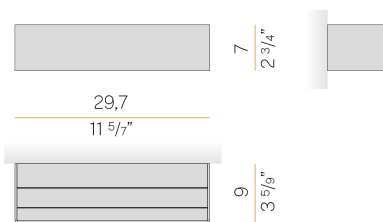

PANZERI

Toy S

120-277V AC dimmable (0-10V)

A141U27.030.4653

textured olive green

Spec sheet

CODE	A141U27.030.4653
SYSTEM POWER CONSUMPTION	20W
EFFICACY	67.7lm/W
LIGHT SOURCE	LED
COLOUR TEMPERATURE	3500K Ra>90
LIGHT DISTRIBUTION	diffused
POWER SUPPLY	120-277V AC
FREQUENCY	60Hz
ELECTRICAL CONFIGURATION	dimmable (0-10V)
DRIVER	integrated included
NOMINAL LUMINOUS FLUX	2400lm
DELIVERED LUMEN OUTPUT	1354lm
EFFICIENCY	56.4%
WEIGHT	2.65 lbs
PROTECTION DEGREE	IP40
COLOUR TOLLERANCES	SDCM 3
PACKING DIMENSIONS	0.0 x 0.0 x 0.0 in

Wall lighting fixture for interiors, with direct and indirect light emission.
Body in extruded aluminium and cover in pickled sheet steel, with white, black, bronze, mat brass or titanium polyacrylic paint.
Wall mounting bracket in bent steel sheet.
Opal polycarbonate diffuser screens.

Technical drawing