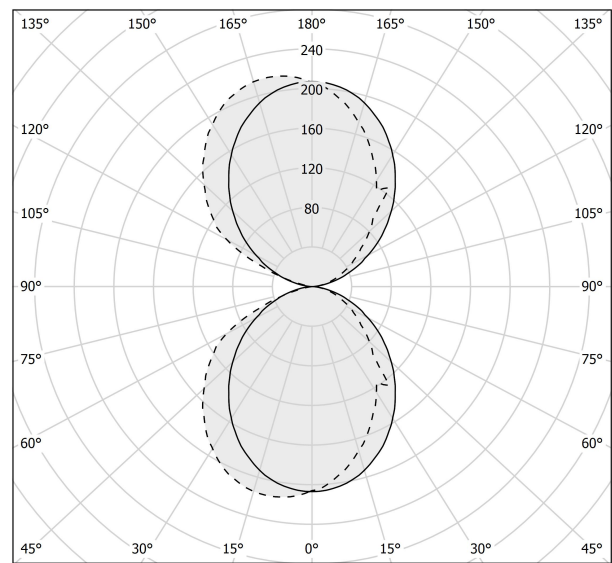

### Spec sheet

CODE	A141U27.045.0453
SYSTEM POWER CONSUMPTION	26W
EFFICACY	78.12lm/W
LIGHT SOURCE	LED
COLOUR TEMPERATURE	3000K Ra>90
LIGHT DISTRIBUTION	diffused
POWER SUPPLY	120-277V AC
FREQUENCY	60Hz
ELECTRICAL CONFIGURATION	dimmable (0-10V)
DRIVER	integrated included
NOMINAL LUMINOUS FLUX	3600lm
DELIVERED LUMEN OUTPUT	2031lm
EFFICIENCY	56.4%
WEIGHT	3,75 lbs
PROTECTION DEGREE	IP40
COLOUR TOLLERANCES	SDCM 3
PACKING DIMENSIONS	0,0 x 0,0 x 0,0 in

### Technical drawing

### Polar diagram

cd/klm  
 — C0 - C180    - - - C90 - C270