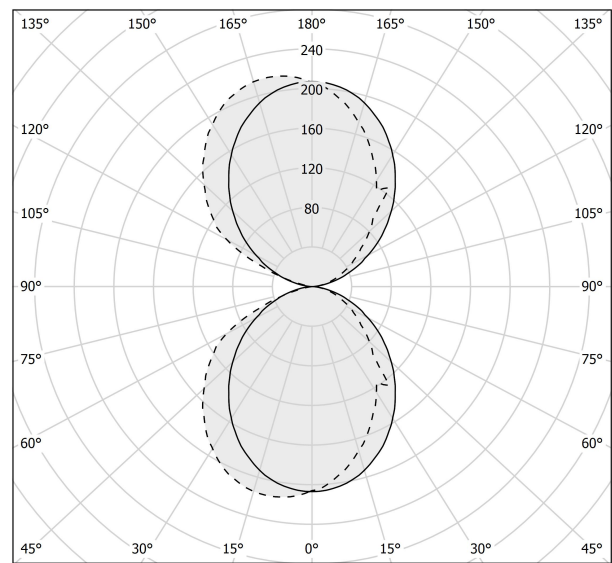

### Spec sheet

CODE	A141U27.045.0553
SYSTEM POWER CONSUMPTION	26W
EFFICACY	75.8lm/W
LIGHT SOURCE	LED
COLOUR TEMPERATURE	2700K Ra>90
LIGHT DISTRIBUTION	diffused
POWER SUPPLY	120-277V AC
FREQUENCY	60Hz
ELECTRICAL CONFIGURATION	dimmable (0-10V)
DRIVER	integrated included
NOMINAL LUMINOUS FLUX	3489lm
DELIVERED LUMEN OUTPUT	1971lm
EFFICIENCY	56.5%
WEIGHT	3,75 lbs
PROTECTION DEGREE	IP40
COLOUR TOLLERANCES	SDCM 3
PACKING DIMENSIONS	0,0 x 0,0 x 0,0 in

### Technical drawing

### Polar diagram

cd/klm  
 — C0 - C180    - - - C90 - C270