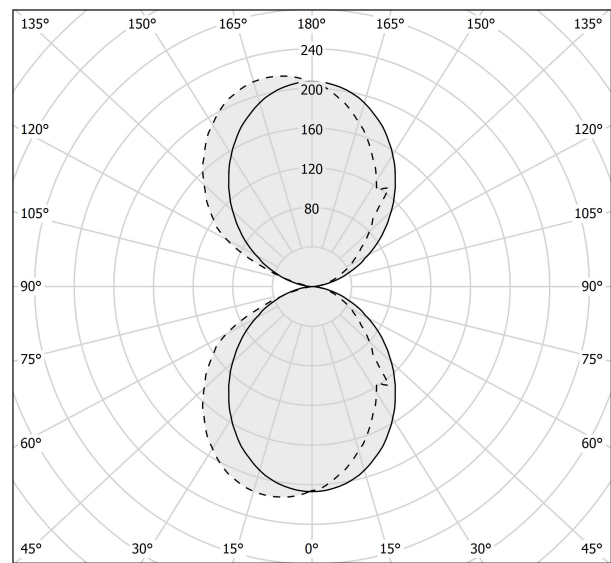

PANZERI

Toy S

120-277V AC dimmable (0-10V)

A141U27.045.4653

 textured olive green

Spec sheet

| | |
|--------------------------|---------------------|
| CODE | A141U27.045.4653 |
| SYSTEM POWER CONSUMPTION | 26W |
| EFFICACY | 78.12lm/W |
| LIGHT SOURCE | LED |
| COLOUR TEMPERATURE | 3500K Ra>90 |
| LIGHT DISTRIBUTION | diffused |
| POWER SUPPLY | 120-277V AC |
| FREQUENCY | 60Hz |
| ELECTRICAL CONFIGURATION | dimmable (0-10V) |
| DRIVER | integrated included |
| NOMINAL LUMINOUS FLUX | 3600lm |
| DELIVERED LUMEN OUTPUT | 2031lm |
| EFFICIENCY | 56.4% |
| WEIGHT | 3,75 lbs |
| PROTECTION DEGREE | IP40 |
| COLOUR TOLLERANCES | SDCM 3 |
| PACKING DIMENSIONS | 0,0 x 0,0 x 0,0 in |

Technical drawing

Polar diagram

cd/klm
 — C0 - C180 - - - C90 - C270