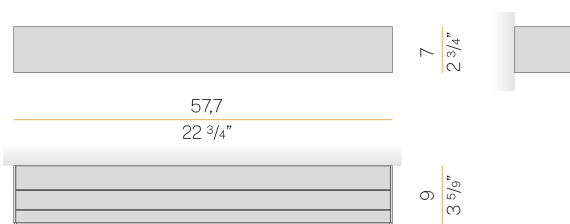

Technical drawing