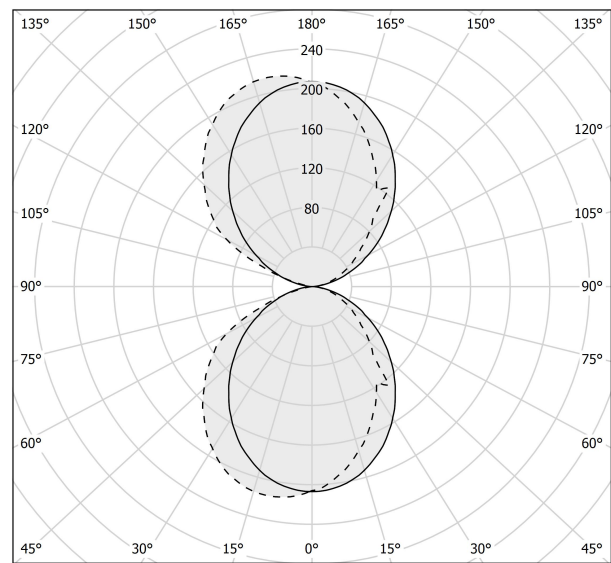

### Spec sheet

CODE	A141U27.060.4653
SYSTEM POWER CONSUMPTION	35W
EFFICACY	75.09lm/W
LIGHT SOURCE	LED
COLOUR TEMPERATURE	3500K Ra>90
LIGHT DISTRIBUTION	diffused
POWER SUPPLY	120-277V AC
FREQUENCY	60Hz
ELECTRICAL CONFIGURATION	dimmable (0-10V)
DRIVER	integrated included
NOMINAL LUMINOUS FLUX	4652lm
DELIVERED LUMEN OUTPUT	2628lm
EFFICIENCY	56.5%
WEIGHT	4.63 lbs
PROTECTION DEGREE	IP40
COLOUR TOLLERANCES	SDCM 3
PACKING DIMENSIONS	0,0 x 0,0 x 0,0 in

### Technical drawing

### Polar diagram

cd/klm  
— C0 - C180    - - - C90 - C270