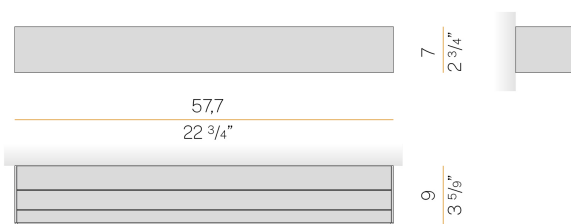

Technical drawing