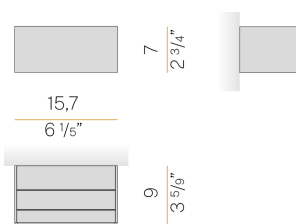

PANZERI

Toy S

120V AC 120V ON-OFF

A141U29.015.4650

textured natural terracotta

Spec sheet

CODE	A141U29.015.4650
SYSTEM POWER CONSUMPTION	10W
EFFICACY	67.7lm/W
LIGHT SOURCE	LED
COLOUR TEMPERATURE	3500K Ra>90
LIGHT DISTRIBUTION	diffused
POWER SUPPLY	120V AC
FREQUENCY	60Hz
ELECTRICAL CONFIGURATION	120V ON-OFF
DRIVER	integrated included
NOMINAL LUMINOUS FLUX	1200lm
DELIVERED LUMEN OUTPUT	677lm
EFFICIENCY	56.4%
WEIGHT	1,87 lbs
PROTECTION DEGREE	IP40
COLOUR TOLLERANCES	SDCM 3
PACKING DIMENSIONS	4,7 x 9,5 x 5,1 in

Wall lighting fixture for interiors, with direct and indirect light emission.
Body in extruded aluminium and cover in pickled sheet steel, with white, black, bronze, mat brass or titanium polyacrylic paint.
Wall mounting bracket in bent steel sheet.
Opal polycarbonate diffuser screens.

Technical drawing