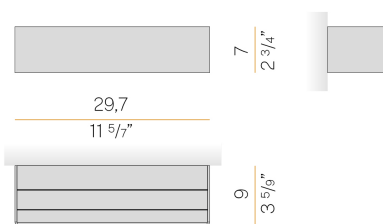

PANZERI

Toy S

120-277V AC dimmable (0-10V)

A141U29.030.0453

textured natural terracotta

Spec sheet

CODE	A141U29.030.0453
SYSTEM POWER CONSUMPTION	20W
EFFICACY	67.7lm/W
LIGHT SOURCE	LED
COLOUR TEMPERATURE	3000K Ra>90
LIGHT DISTRIBUTION	diffused
POWER SUPPLY	120-277V AC
FREQUENCY	60Hz
ELECTRICAL CONFIGURATION	dimmable (0-10V)
DRIVER	integrated included
NOMINAL LUMINOUS FLUX	2400lm
DELIVERED LUMEN OUTPUT	1354lm
EFFICIENCY	56.4%
WEIGHT	2.65 lbs
PROTECTION DEGREE	IP40
COLOUR TOLLERANCES	SDCM 3
PACKING DIMENSIONS	0,0 x 0,0 x 0,0 in

Wall lighting fixture for interiors, with direct and indirect light emission.
Body in extruded aluminium and cover in pickled sheet steel, with white, black, bronze, mat brass or titanium polyacrylic paint.
Wall mounting bracket in bent steel sheet.
Opal polycarbonate diffuser screens.

Technical drawing