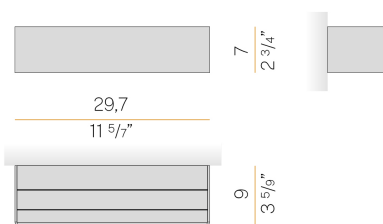

PANZERI

Toy S

120-277V AC dimmable (0-10V)

A141U29.030.0553

textured natural terracotta

Spec sheet

CODE	A141U29.030.0553
SYSTEM POWER CONSUMPTION	20W
EFFICACY	65.7lm/W
LIGHT SOURCE	LED
COLOUR TEMPERATURE	2700K Ra>90
LIGHT DISTRIBUTION	diffused
POWER SUPPLY	120-277V AC
FREQUENCY	60Hz
ELECTRICAL CONFIGURATION	dimmable (0-10V)
DRIVER	integrated included
NOMINAL LUMINOUS FLUX	2326lm
DELIVERED LUMEN OUTPUT	1314lm
EFFICIENCY	56.5%
WEIGHT	2.65 lbs
PROTECTION DEGREE	IP40
COLOUR TOLLERANCES	SDCM 3
PACKING DIMENSIONS	0,0 x 0,0 x 0,0 in

Wall lighting fixture for interiors, with direct and indirect light emission.
Body in extruded aluminium and cover in pickled sheet steel, with white, black, bronze, mat brass or titanium polyacrylic paint.
Wall mounting bracket in bent steel sheet.
Opal polycarbonate diffuser screens.

Technical drawing