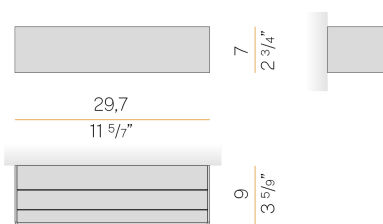

PANZERI

Toy S

120-277V AC dimmable (0-10V)

A141U29.030.4653

textured natural terracotta

Spec sheet

CODE	A141U29.030.4653
SYSTEM POWER CONSUMPTION	20W
EFFICACY	67.7lm/W
LIGHT SOURCE	LED
COLOUR TEMPERATURE	3500K Ra>90
LIGHT DISTRIBUTION	diffused
POWER SUPPLY	120-277V AC
FREQUENCY	60Hz
ELECTRICAL CONFIGURATION	dimmable (0-10V)
DRIVER	integrated included
NOMINAL LUMINOUS FLUX	2400lm
DELIVERED LUMEN OUTPUT	1354lm
EFFICIENCY	56.4%
WEIGHT	2,65 lbs
PROTECTION DEGREE	IP40
COLOUR TOLLERANCES	SDCM 3
PACKING DIMENSIONS	0,0 x 0,0 x 0,0 in

Wall lighting fixture for interiors, with direct and indirect light emission.
Body in extruded aluminium and cover in pickled sheet steel, with white, black, bronze, mat brass or titanium polyacrylic paint.
Wall mounting bracket in bent steel sheet.
Opal polycarbonate diffuser screens.

Technical drawing