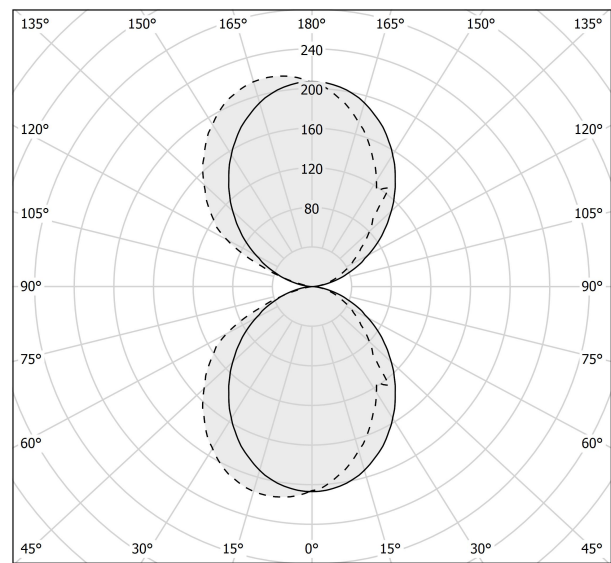

### Spec sheet

CODE	A141U29.030.4653
SYSTEM POWER CONSUMPTION	20W
EFFICACY	67.7lm/W
LIGHT SOURCE	LED
COLOUR TEMPERATURE	3500K Ra>90
LIGHT DISTRIBUTION	diffused
POWER SUPPLY	120-277V AC
FREQUENCY	60Hz
ELECTRICAL CONFIGURATION	dimmable (0-10V)
DRIVER	integrated included
NOMINAL LUMINOUS FLUX	2400lm
DELIVERED LUMEN OUTPUT	1354lm
EFFICIENCY	56.4%
WEIGHT	2,65 lbs
PROTECTION DEGREE	IP40
COLOUR TOLLERANCES	SDCM 3
PACKING DIMENSIONS	0,0 x 0,0 x 0,0 in

### Technical drawing

### Polar diagram

cd/klm  
— C0 - C180    - - - C90 - C270