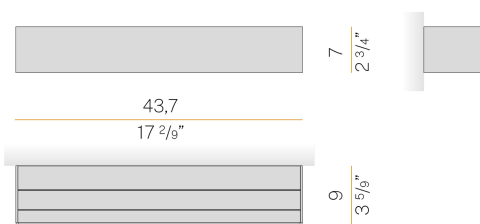

PANZERI

Toy S

120-277V AC dimmable (0-10V)

A141U29.045.0553

textured natural terracotta

Spec sheet

CODE	A141U29.045.0553
SYSTEM POWER CONSUMPTION	26W
EFFICACY	75.8lm/W
LIGHT SOURCE	LED
COLOUR TEMPERATURE	2700K Ra>90
LIGHT DISTRIBUTION	diffused
POWER SUPPLY	120-277V AC
FREQUENCY	60Hz
ELECTRICAL CONFIGURATION	dimmable (0-10V)
DRIVER	integrated included
NOMINAL LUMINOUS FLUX	3489lm
DELIVERED LUMEN OUTPUT	1971lm
EFFICIENCY	56.5%
WEIGHT	3,75 lbs
PROTECTION DEGREE	IP40
COLOUR TOLLERANCES	SDCM 3
PACKING DIMENSIONS	0,0 x 0,0 x 0,0 in

Wall lighting fixture for interiors, with direct and indirect light emission.
Body in extruded aluminium and cover in pickled sheet steel, with white, black, bronze, mat brass or titanium polyacrylic paint.
Wall mounting bracket in bent steel sheet.
Opal polycarbonate diffuser screens.

Technical drawing