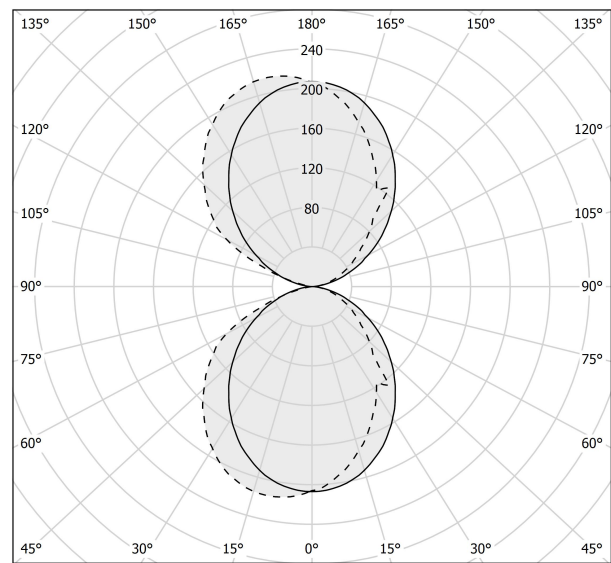

PANZERI

Toy S

120-277V AC dimmable (0-10V)

A141U29.060.0553

 textured natural terracotta

Spec sheet

CODE	A141U29.060.0553
SYSTEM POWER CONSUMPTION	35W
EFFICACY	75.09lm/W
LIGHT SOURCE	LED
COLOUR TEMPERATURE	2700K Ra>90
LIGHT DISTRIBUTION	diffused
POWER SUPPLY	120-277V AC
FREQUENCY	60Hz
ELECTRICAL CONFIGURATION	dimmable (0-10V)
DRIVER	integrated included
NOMINAL LUMINOUS FLUX	4652lm
DELIVERED LUMEN OUTPUT	2628lm
EFFICIENCY	56.5%
WEIGHT	4.63 lbs
PROTECTION DEGREE	IP40
COLOUR TOLLERANCES	SDCM 3
PACKING DIMENSIONS	0,0 x 0,0 x 0,0 in

Technical drawing

Polar diagram

cd/klm
 — C0 - C180 - - - C90 - C270