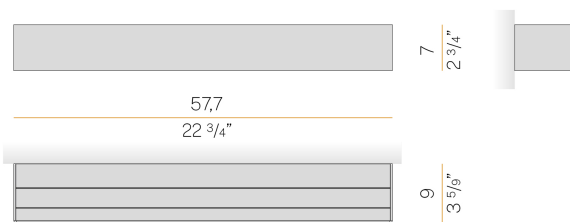

Technical drawing