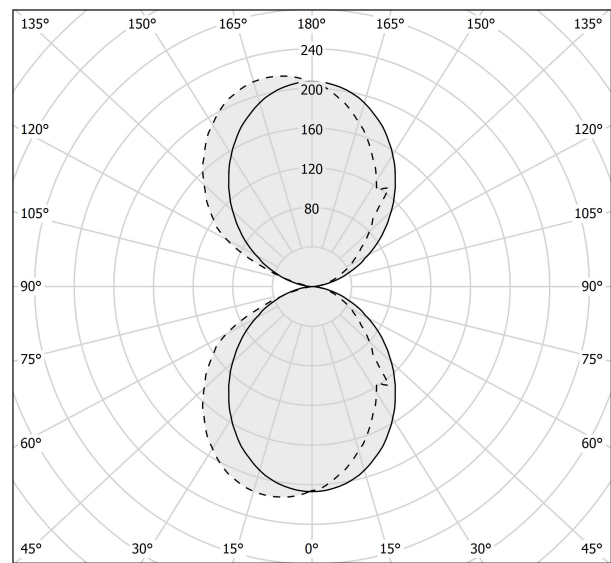

PANZERI

Toy S

120-277V AC dimmable (0-10V)

A141U29.060.4653

 textured natural terracotta

Spec sheet

CODE	A141U29.060.4653
SYSTEM POWER CONSUMPTION	35W
EFFICACY	75.09lm/W
LIGHT SOURCE	LED
COLOUR TEMPERATURE	3500K Ra>90
LIGHT DISTRIBUTION	diffused
POWER SUPPLY	120-277V AC
FREQUENCY	60Hz
ELECTRICAL CONFIGURATION	dimmable (0-10V)
DRIVER	integrated included
NOMINAL LUMINOUS FLUX	4652lm
DELIVERED LUMEN OUTPUT	2628lm
EFFICIENCY	56.5%
WEIGHT	4.63 lbs
PROTECTION DEGREE	IP40
COLOUR TOLLERANCES	SDCM 3
PACKING DIMENSIONS	0,0 x 0,0 x 0,0 in

Technical drawing

Polar diagram

cd/klm
— C0 - C180 - - - C90 - C270