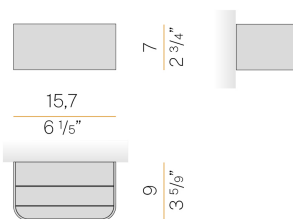

PANZERI

Toy R

120V AC 120V ON-OFF

A142U01.015.0450

● white

Spec sheet

CODE	A142U01.015.0450
SYSTEM POWER CONSUMPTION	10W
EFFICACY	67.7lm/W
LIGHT SOURCE	LED
COLOUR TEMPERATURE	3000K Ra>90
LIGHT DISTRIBUTION	diffused
POWER SUPPLY	120V AC
FREQUENCY	60Hz
ELECTRICAL CONFIGURATION	120V ON-OFF
DRIVER	integrated included
NOMINAL LUMINOUS FLUX	1200lm
DELIVERED LUMEN OUTPUT	677lm
EFFICIENCY	56.4%
WEIGHT	1,87 lbs
PROTECTION DEGREE	IP40
COLOUR TOLLERANCES	SDCM 3
PACKING DIMENSIONS	4,7 x 9,5 x 5,1 in

Wall lighting fixture for interiors, with direct and indirect light emission.
Body in extruded aluminium and cover in pickled sheet steel, with white, black, bronze, mat brass or titanium polyacrylic paint.
Wall mounting bracket in bent steel sheet.
Opal polycarbonate diffuser screens.

Technical drawing