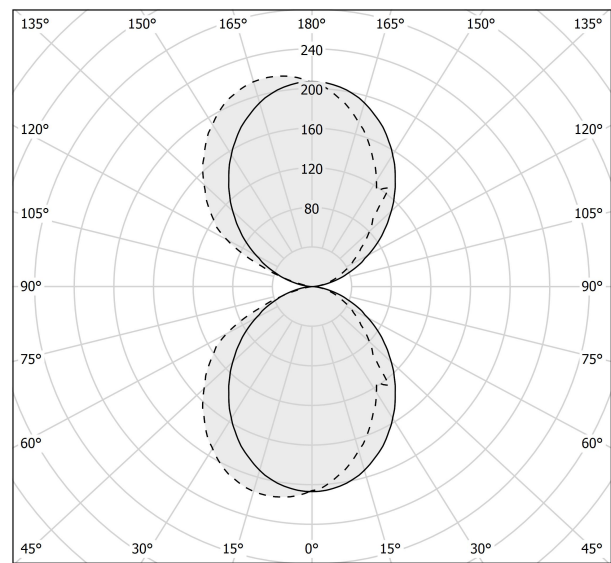

### Spec sheet

CODE	A142U01.015.0450
SYSTEM POWER CONSUMPTION	10W
EFFICACY	67.7lm/W
LIGHT SOURCE	LED
COLOUR TEMPERATURE	3000K Ra>90
LIGHT DISTRIBUTION	diffused
POWER SUPPLY	120V AC
FREQUENCY	60Hz
ELECTRICAL CONFIGURATION	120V ON-OFF
DRIVER	integrated included
NOMINAL LUMINOUS FLUX	1200lm
DELIVERED LUMEN OUTPUT	677lm
EFFICIENCY	56.4%
WEIGHT	1,87 lbs
PROTECTION DEGREE	IP40
COLOUR TOLLERANCES	SDCM 3
PACKING DIMENSIONS	4,7 x 9,5 x 5,1 in

### Technical drawing

### Polar diagram

cd/klm  
— C0 - C180    - - - C90 - C270