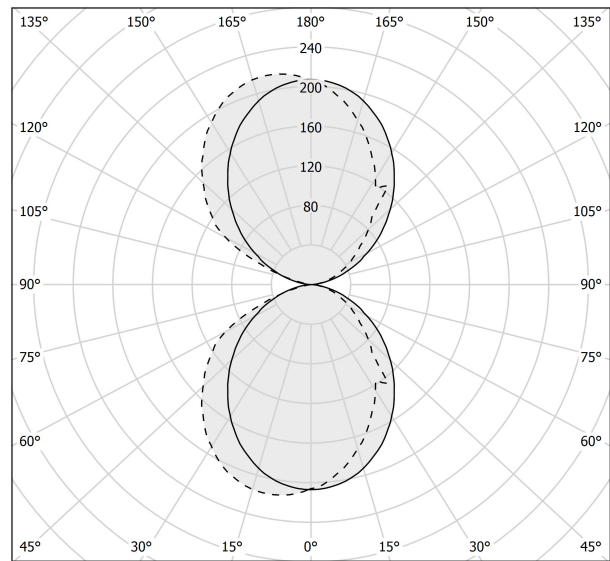

PANZERI

Toy R

120V AC 120V ON-OFF

A142U01.015.0550

● white

Spec sheet

CODE	A142U01.015.0550
SYSTEM POWER CONSUMPTION	10W
EFFICACY	65.7lm/W
LIGHT SOURCE	LED
COLOUR TEMPERATURE	2700K Ra>90
LIGHT DISTRIBUTION	diffused
POWER SUPPLY	120V AC
FREQUENCY	50/60Hz
ELECTRICAL CONFIGURATION	120V ON-OFF
DRIVER	integrated included
NOMINAL LUMINOUS FLUX	1163lm
DELIVERED LUMEN OUTPUT	657lm
EFFICIENCY	56.5%
WEIGHT	0,85 Kg
PROTECTION DEGREE	IP40
COLOUR TOLLERANCES	SDCM 3
PACKING DIMENSIONS	12,0 x 24,0 x 13,0 cm

Wall lighting fixture for interiors, with direct and indirect light emission.
Body in extruded aluminium and cover in pickled sheet steel, with white, black, bronze, mat brass or titanium polyacrylic paint.
Wall mounting bracket in bent steel sheet.
Opal polycarbonate diffuser screens.

Technical drawing

Polar diagram

cd/klm
— C0 - C180   - - - C90 - C270