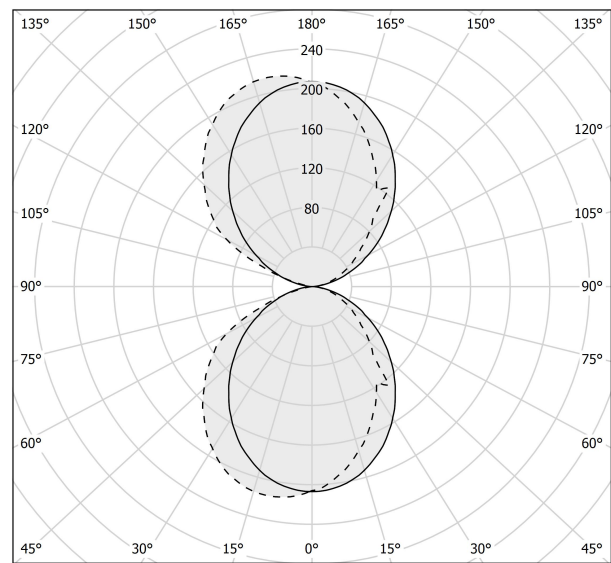

PANZERI

Toy R

120V AC 120V ON-OFF

A142U01.015.4650

white

Spec sheet

CODE	A142U01.015.4650
SYSTEM POWER CONSUMPTION	10W
EFFICACY	67.7lm/W
LIGHT SOURCE	LED
COLOUR TEMPERATURE	3500K Ra>90
LIGHT DISTRIBUTION	diffused
POWER SUPPLY	120V AC
FREQUENCY	60Hz
ELECTRICAL CONFIGURATION	120V ON-OFF
DRIVER	integrated included
NOMINAL LUMINOUS FLUX	1200lm
DELIVERED LUMEN OUTPUT	677lm
EFFICIENCY	56.4%
WEIGHT	1,87 lbs
PROTECTION DEGREE	IP40
COLOUR TOLLERANCES	SDCM 3
PACKING DIMENSIONS	4,7 x 9,5 x 5,1 in

Technical drawing

Polar diagram

cd/klm
— C0 - C180 - - - C90 - C270