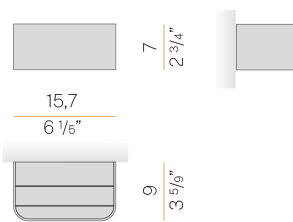

PANZERI

Toy R

120V AC 120V ON-OFF

A142U01.015.4650

white

Spec sheet

CODE	A142U01.015.4650
SYSTEM POWER CONSUMPTION	10W
EFFICACY	67.7lm/W
LIGHT SOURCE	LED
COLOUR TEMPERATURE	3500K Ra>90
LIGHT DISTRIBUTION	diffused
POWER SUPPLY	120V AC
FREQUENCY	60Hz
ELECTRICAL CONFIGURATION	120V ON-OFF
DRIVER	integrated included
NOMINAL LUMINOUS FLUX	1200lm
DELIVERED LUMEN OUTPUT	677lm
EFFICIENCY	56.4%
WEIGHT	1,87 lbs
PROTECTION DEGREE	IP40
COLOUR TOLLERANCES	SDCM 3
PACKING DIMENSIONS	4,7 x 9,5 x 5,1 in

Wall lighting fixture for interiors, with direct and indirect light emission.
Body in extruded aluminium and cover in pickled sheet steel, with white, black, bronze, mat brass or titanium polyacrylic paint.
Wall mounting bracket in bent steel sheet.
Opal polycarbonate diffuser screens.

Technical drawing