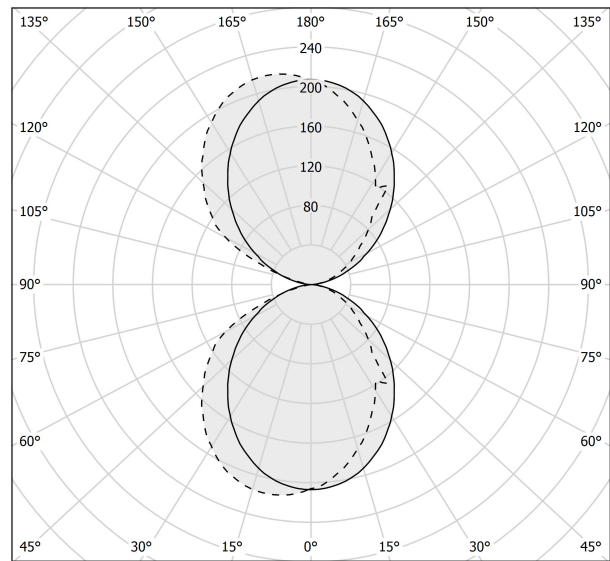

PANZERI

Toy R

120V AC 120V dimmable (0-10V)

A142U01.030.0552

● white

Spec sheet

CODE	A142U01.030.0552
SYSTEM POWER CONSUMPTION	20W
EFFICACY	65.7lm/W
LIGHT SOURCE	LED
COLOUR TEMPERATURE	2700K Ra>90
LIGHT DISTRIBUTION	diffused
POWER SUPPLY	120V AC
FREQUENCY	50/60Hz
ELECTRICAL CONFIGURATION	120V dimmable (0-10V)
DRIVER	integrated included
NOMINAL LUMINOUS FLUX	2326lm
DELIVERED LUMEN OUTPUT	1314lm
EFFICIENCY	56.5%
WEIGHT	1,20 Kg
PROTECTION DEGREE	IP40
COLOUR TOLLERANCES	SDCM 3
PACKING DIMENSIONS	0,0 x 0,0 x 0,0 cm

Technical drawing

Polar diagram

cd/klm
— C0 - C180 - - - C90 - C270