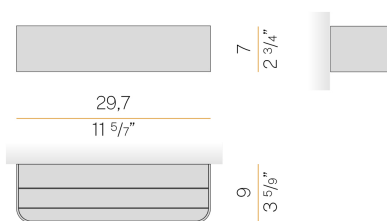

Technical drawing