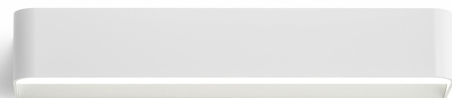

PANZERI

Toy R

120-277V AC dimmable (0-10V)

A142U01.045.0453

● white

Spec sheet

CODE	A142U01.045.0453
SYSTEM POWER CONSUMPTION	26W
EFFICACY	78.12lm/W
LIGHT SOURCE	LED
COLOUR TEMPERATURE	3000K Ra>90
LIGHT DISTRIBUTION	diffused
POWER SUPPLY	120-277V AC
FREQUENCY	60Hz
ELECTRICAL CONFIGURATION	dimmable (0-10V)
DRIVER	integrated included
NOMINAL LUMINOUS FLUX	3600lm
DELIVERED LUMEN OUTPUT	2031lm
EFFICIENCY	56.4%
WEIGHT	3,75 lbs
PROTECTION DEGREE	IP40
COLOUR TOLLERANCES	SDCM 3
PACKING DIMENSIONS	0,0 x 0,0 x 0,0 in

Wall lighting fixture for interiors, with direct and indirect light emission.
 Body in extruded aluminium and cover in pickled sheet steel, with white, black, bronze, mat brass or titanium polyacrylic paint.
 Wall mounting bracket in bent steel sheet.
 Opal polycarbonate diffuser screens.