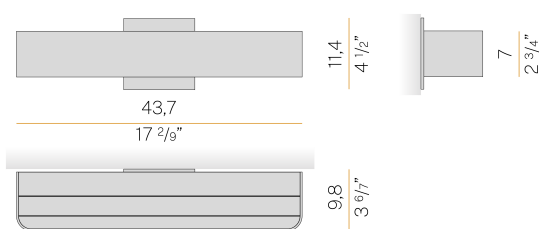

Technical drawing