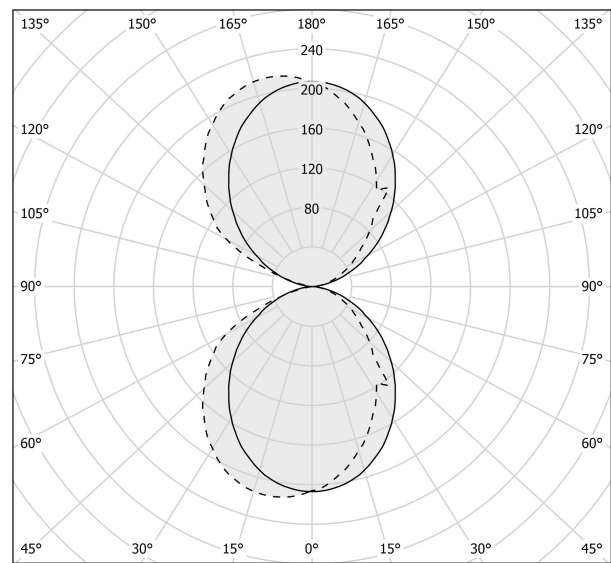

Polar diagram

cd/klm
— C0 - C180   - - - C90 - C270