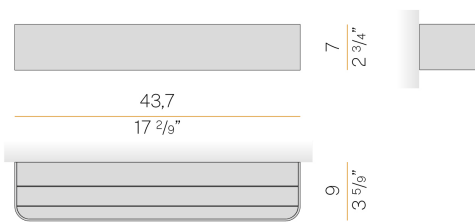

Technical drawing