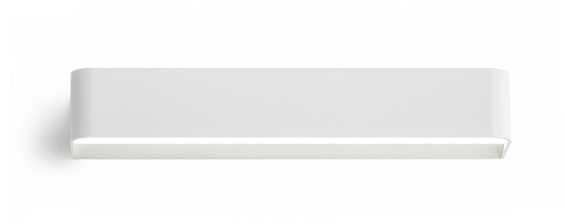

PANZERI

Toy R

120-277V AC dimmable (0-10V)

A142U01.045.0553

● white

Spec sheet

CODE	A142U01.045.0553
SYSTEM POWER CONSUMPTION	26W
EFFICACY	75.8lm/W
LIGHT SOURCE	LED
COLOUR TEMPERATURE	2700K Ra>90
LIGHT DISTRIBUTION	diffused
POWER SUPPLY	120-277V AC
FREQUENCY	60Hz
ELECTRICAL CONFIGURATION	dimmable (0-10V)
DRIVER	integrated included
NOMINAL LUMINOUS FLUX	3600lm
DELIVERED LUMEN OUTPUT	1971lm
EFFICIENCY	54.8%
WEIGHT	3,75 lbs
PROTECTION DEGREE	IP40
COLOUR TOLLERANCES	SDCM 3
PACKING DIMENSIONS	0,0 x 0,0 x 0,0 in

Wall lighting fixture for interiors, with direct and indirect light emission.
Body in extruded aluminium and cover in pickled sheet steel, with white, black, bronze, mat brass or titanium polyacrylic paint.
Wall mounting bracket in bent steel sheet.
Opal polycarbonate diffuser screens.