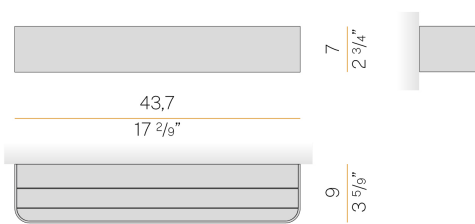

Technical drawing