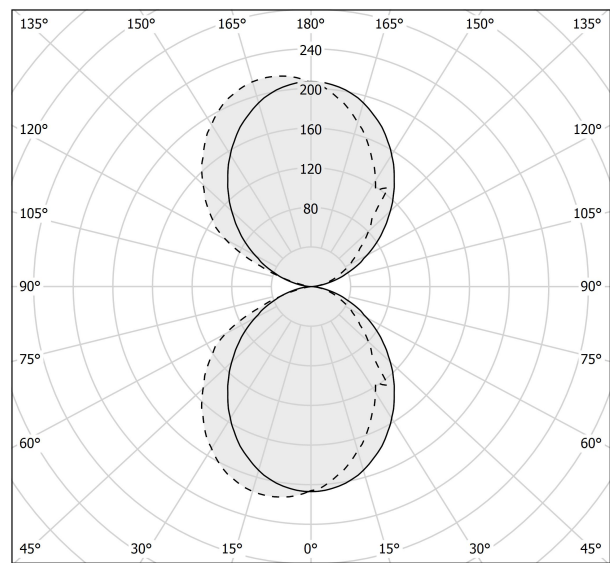

PANZERI

Toy R

120-277V AC dimmable (0-10V)

A142U01.060.0453

● white

Spec sheet

CODE	A142U01.060.0453
SYSTEM POWER CONSUMPTION	35W
EFFICACY	77.37lm/W
LIGHT SOURCE	LED
COLOUR TEMPERATURE	3000K Ra>90
LIGHT DISTRIBUTION	diffused
POWER SUPPLY	120-277V AC
FREQUENCY	60Hz
ELECTRICAL CONFIGURATION	dimmable (0-10V)
DRIVER	integrated included
NOMINAL LUMINOUS FLUX	4800lm
DELIVERED LUMEN OUTPUT	2708lm
EFFICIENCY	56.4%
WEIGHT	4.63 lbs
PROTECTION DEGREE	IP40
COLOUR TOLLERANCES	SDCM 3
PACKING DIMENSIONS	0,0 x 0,0 x 0,0 in

Technical drawing

Polar diagram

cd/klm
— C0 - C180 - - - C90 - C270