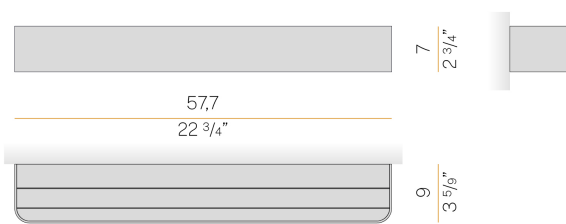

Technical drawing