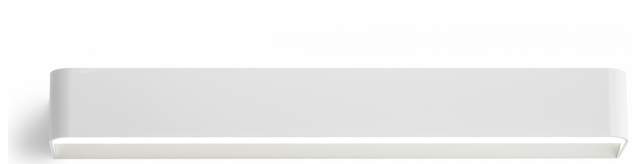

PANZERI

Toy R

120-277V AC dimmable (0-10V)

A142U01.060.0553

● white

Spec sheet

CODE	A142U01.060.0553
SYSTEM POWER CONSUMPTION	35W
EFFICACY	75.09lm/W
LIGHT SOURCE	LED
COLOUR TEMPERATURE	2700K Ra>90
LIGHT DISTRIBUTION	diffused
POWER SUPPLY	120-277V AC
FREQUENCY	60Hz
ELECTRICAL CONFIGURATION	dimmable (0-10V)
DRIVER	integrated included
NOMINAL LUMINOUS FLUX	4652lm
DELIVERED LUMEN OUTPUT	2628lm
EFFICIENCY	56.5%
WEIGHT	4.63 lbs
PROTECTION DEGREE	IP40
COLOUR TOLLERANCES	SDCM 3
PACKING DIMENSIONS	0,0 x 0,0 x 0,0 in

Wall lighting fixture for interiors, with direct and indirect light emission.
Body in extruded aluminium and cover in pickled sheet steel, with white, black, bronze, mat brass or titanium polyacrylic paint.
Wall mounting bracket in bent steel sheet.
Opal polycarbonate diffuser screens.