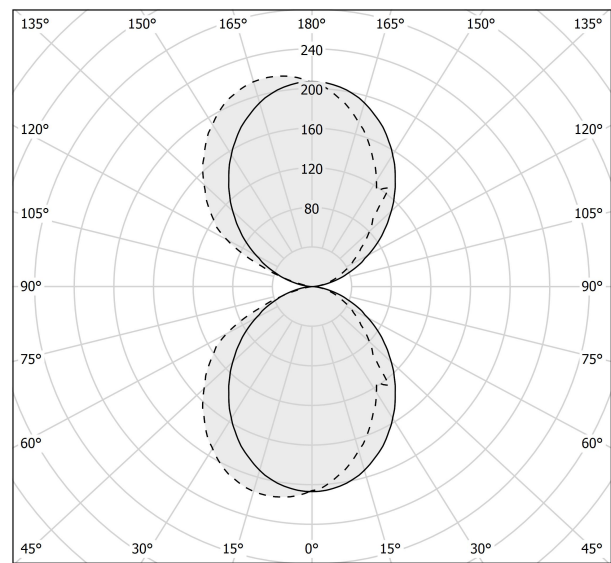

PANZERI

Toy R

120-277V AC dimmable (0-10V)

A142U01.060.4653

● white

Spec sheet

CODE	A142U01.060.4653
SYSTEM POWER CONSUMPTION	35W
EFFICACY	77.37lm/W
LIGHT SOURCE	LED
COLOUR TEMPERATURE	3500K Ra>90
LIGHT DISTRIBUTION	diffused
POWER SUPPLY	120-277V AC
FREQUENCY	60Hz
ELECTRICAL CONFIGURATION	dimmable (0-10V)
DRIVER	integrated included
NOMINAL LUMINOUS FLUX	4800lm
DELIVERED LUMEN OUTPUT	2708lm
EFFICIENCY	56.4%
WEIGHT	4.63 lbs
PROTECTION DEGREE	IP40
COLOUR TOLLERANCES	SDCM 3
PACKING DIMENSIONS	0,0 x 0,0 x 0,0 in

Technical drawing

Polar diagram

cd/klm
— C0 - C180 - - - C90 - C270