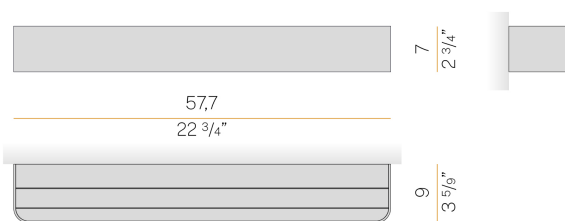

Technical drawing