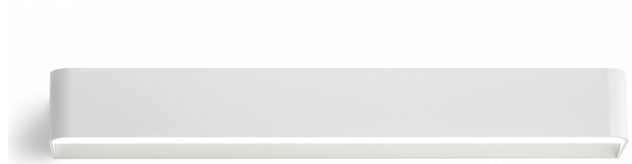

PANZERI

Toy R

120-277V AC dimmable (0-10V)

A142U01.060.4653

● white

Spec sheet

CODE	A142U01.060.4653
SYSTEM POWER CONSUMPTION	35W
EFFICACY	77.37lm/W
LIGHT SOURCE	LED
COLOUR TEMPERATURE	3500K Ra>90
LIGHT DISTRIBUTION	diffused
POWER SUPPLY	120-277V AC
FREQUENCY	60Hz
ELECTRICAL CONFIGURATION	dimmable (0-10V)
DRIVER	integrated included
NOMINAL LUMINOUS FLUX	4800lm
DELIVERED LUMEN OUTPUT	2708lm
EFFICIENCY	56.4%
WEIGHT	4.63 lbs
PROTECTION DEGREE	IP40
COLOUR TOLLERANCES	SDCM 3
PACKING DIMENSIONS	0,0 x 0,0 x 0,0 in

Wall lighting fixture for interiors, with direct and indirect light emission.
Body in extruded aluminium and cover in pickled sheet steel, with white, black, bronze, mat brass or titanium polyacrylic paint.
Wall mounting bracket in bent steel sheet.
Opal polycarbonate diffuser screens.