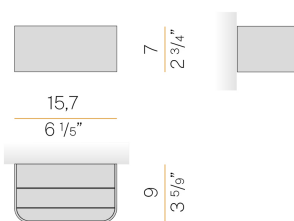

PANZERI

Toy R

120V AC 120V ON-OFF

A142U02.015.4650

● black

Spec sheet

CODE	A142U02.015.4650
SYSTEM POWER CONSUMPTION	10W
EFFICACY	67.7lm/W
LIGHT SOURCE	LED
COLOUR TEMPERATURE	3500K Ra>90
LIGHT DISTRIBUTION	diffused
POWER SUPPLY	120V AC
FREQUENCY	60Hz
ELECTRICAL CONFIGURATION	120V ON-OFF
DRIVER	integrated included
NOMINAL LUMINOUS FLUX	1200lm
DELIVERED LUMEN OUTPUT	677lm
EFFICIENCY	56.4%
WEIGHT	1,87 lbs
PROTECTION DEGREE	IP40
COLOUR TOLLERANCES	SDCM 3
PACKING DIMENSIONS	4,7 x 9,5 x 5,1 in

Wall lighting fixture for interiors, with direct and indirect light emission.
Body in extruded aluminium and cover in pickled sheet steel, with white, black, bronze, mat brass or titanium polyacrylic paint.
Wall mounting bracket in bent steel sheet.
Opal polycarbonate diffuser screens.

Technical drawing