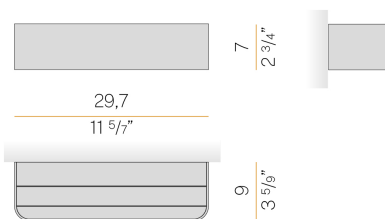

PANZERI

Toy R

120-277V AC dimmable (0-10V)

A142U02.030.4653

● black

Spec sheet

CODE	A142U02.030.4653
SYSTEM POWER CONSUMPTION	20W
EFFICACY	67.7lm/W
LIGHT SOURCE	LED
COLOUR TEMPERATURE	3500K Ra>90
LIGHT DISTRIBUTION	diffused
POWER SUPPLY	120-277V AC
FREQUENCY	60Hz
ELECTRICAL CONFIGURATION	dimmable (0-10V)
DRIVER	integrated included
NOMINAL LUMINOUS FLUX	2400lm
DELIVERED LUMEN OUTPUT	1354lm
EFFICIENCY	56.4%
WEIGHT	2.65 lbs
PROTECTION DEGREE	IP40
COLOUR TOLLERANCES	SDCM 3
PACKING DIMENSIONS	0,0 x 0,0 x 0,0 in

Wall lighting fixture for interiors, with direct and indirect light emission.
Body in extruded aluminium and cover in pickled sheet steel, with white, black, bronze, mat brass or titanium polyacrylic paint.
Wall mounting bracket in bent steel sheet.
Opal polycarbonate diffuser screens.

Technical drawing