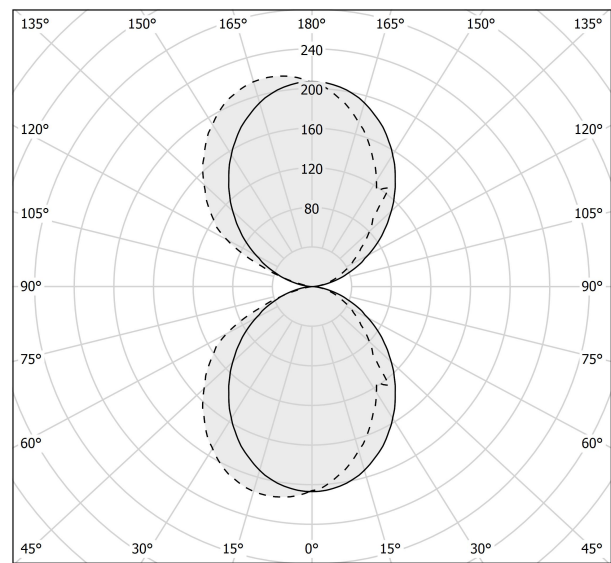

### Spec sheet

CODE	A142U02.060.4653
SYSTEM POWER CONSUMPTION	35W
EFFICACY	77.37lm/W
LIGHT SOURCE	LED
COLOUR TEMPERATURE	3500K Ra>90
LIGHT DISTRIBUTION	diffused
POWER SUPPLY	120-277V AC
FREQUENCY	60Hz
ELECTRICAL CONFIGURATION	dimmable (0-10V)
DRIVER	integrated included
NOMINAL LUMINOUS FLUX	4800lm
DELIVERED LUMEN OUTPUT	2708lm
EFFICIENCY	56.4%
WEIGHT	4.63 lbs
PROTECTION DEGREE	IP40
COLOUR TOLLERANCES	SDCM 3
PACKING DIMENSIONS	0.0 x 0.0 x 0.0 in

### Technical drawing

### Polar diagram

cd/klm  
— C0 - C180    - - - C90 - C270