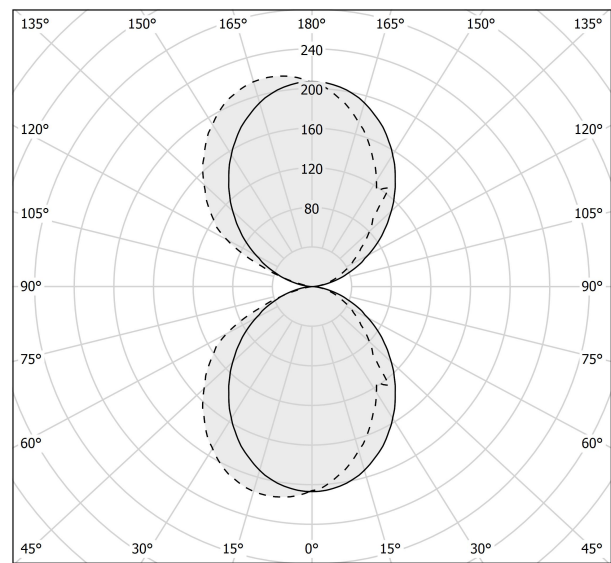

PANZERI

Toy R

120V AC 120V ON-OFF

A142U17.015.4650

Spec sheet

CODE	A142U17.015.4650
SYSTEM POWER CONSUMPTION	10W
EFFICACY	67.7lm/W
LIGHT SOURCE	LED
COLOUR TEMPERATURE	3500K Ra>90
LIGHT DISTRIBUTION	diffused
POWER SUPPLY	120V AC
FREQUENCY	60Hz
ELECTRICAL CONFIGURATION	120V ON-OFF
DRIVER	integrated included
NOMINAL LUMINOUS FLUX	1200lm
DELIVERED LUMEN OUTPUT	677lm
EFFICIENCY	56.4%
WEIGHT	1,87 lbs
PROTECTION DEGREE	IP40
COLOUR TOLLERANCES	SDCM 3
PACKING DIMENSIONS	4,7 x 9,5 x 5,1 in

Technical drawing

Polar diagram

cd/klm
— C0 - C180 - - - C90 - C270