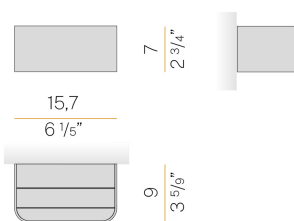

PANZERI

Toy R

120V AC 120V ON-OFF

A142U17.015.4650

Spec sheet

CODE	A142U17.015.4650
SYSTEM POWER CONSUMPTION	10W
EFFICACY	67.7lm/W
LIGHT SOURCE	LED
COLOUR TEMPERATURE	3500K Ra>90
LIGHT DISTRIBUTION	diffused
POWER SUPPLY	120V AC
FREQUENCY	60Hz
ELECTRICAL CONFIGURATION	120V ON-OFF
DRIVER	integrated included
NOMINAL LUMINOUS FLUX	1200lm
DELIVERED LUMEN OUTPUT	677lm
EFFICIENCY	56.4%
WEIGHT	1,87 lbs
PROTECTION DEGREE	IP40
COLOUR TOLLERANCES	SDCM 3
PACKING DIMENSIONS	4,7 x 9,5 x 5,1 in

Wall lighting fixture for interiors, with direct and indirect light emission.
Body in extruded aluminium and cover in pickled sheet steel, with white, black, bronze, mat brass or titanium polyacrylic paint.
Wall mounting bracket in bent steel sheet.
Opal polycarbonate diffuser screens.

Technical drawing