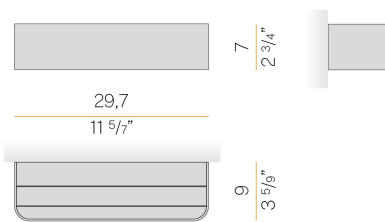

Technical drawing