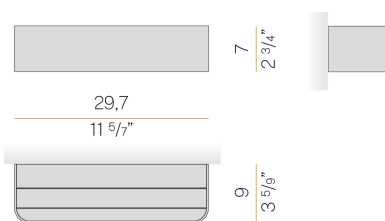

PANZERI

Toy R

120-277V AC dimmable (0-10V)

A142U17.030.4653

Spec sheet

CODE	A142U17.030.4653
SYSTEM POWER CONSUMPTION	20W
EFFICACY	67.7lm/W
LIGHT SOURCE	LED
COLOUR TEMPERATURE	3500K Ra>90
LIGHT DISTRIBUTION	diffused
POWER SUPPLY	120-277V AC
FREQUENCY	60Hz
ELECTRICAL CONFIGURATION	dimmable (0-10V)
DRIVER	integrated included
NOMINAL LUMINOUS FLUX	2400lm
DELIVERED LUMEN OUTPUT	1354lm
EFFICIENCY	56.4%
WEIGHT	2,65 lbs
PROTECTION DEGREE	IP40
COLOUR TOLLERANCES	SDCM 3
PACKING DIMENSIONS	0,0 x 0,0 x 0,0 in

Wall lighting fixture for interiors, with direct and indirect light emission.
Body in extruded aluminium and cover in pickled sheet steel, with white, black, bronze, mat brass or titanium polyacrylic paint.
Wall mounting bracket in bent steel sheet.
Opal polycarbonate diffuser screens.

Technical drawing